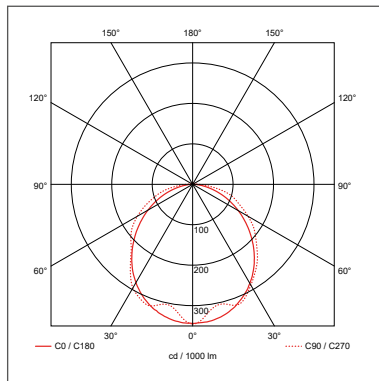

General Information

Dimensions (mm)	1500 (L) x 96 (W) x 83 (D)
Materials	Base: Polycarbonate Frosted Diffuser: Polycarbonate Diffuser Fixing Clips: 304 Grade Stainless Steel
Base Finish	Light Grey
Product Weight (Kg)	2
Ingress Protection	IP65
Impact Rating (IK)	08
Mounting	Ceiling, Wall or Suspended
Fixing Components Supplied	Surface and Suspension Brackets
Warranty (Years)	5

Supply & Power Information

Continuous Operating Voltage (AC) (Hz)	220-240 (50)
Safety Class	I
Circuit Wattage (W)	55
LED Wattage (W)	55
Input Current (mA)	275
Inrush Current/Time	8A (432ms)
Power Factor	>0.9
Operating Temperature (°C)	-20 to +40
Critical Temperature (°C)	+90
Input Terminations	4 Pole Push Fit Terminals
Cable Input Accessories	20mm IP68 Nylon Gland Supplied

Luminaire Output

Colour Temperature (K)	4000
Colour Render Index (CRI)	>80
Typical Luminous Flux (lm)	6600
Efficacy (lm/W)	120
Beam Angle (°)	105
LED Lifetime (L70) (Hours)	50000

Dimming Information

Dimmable	No
----------	----